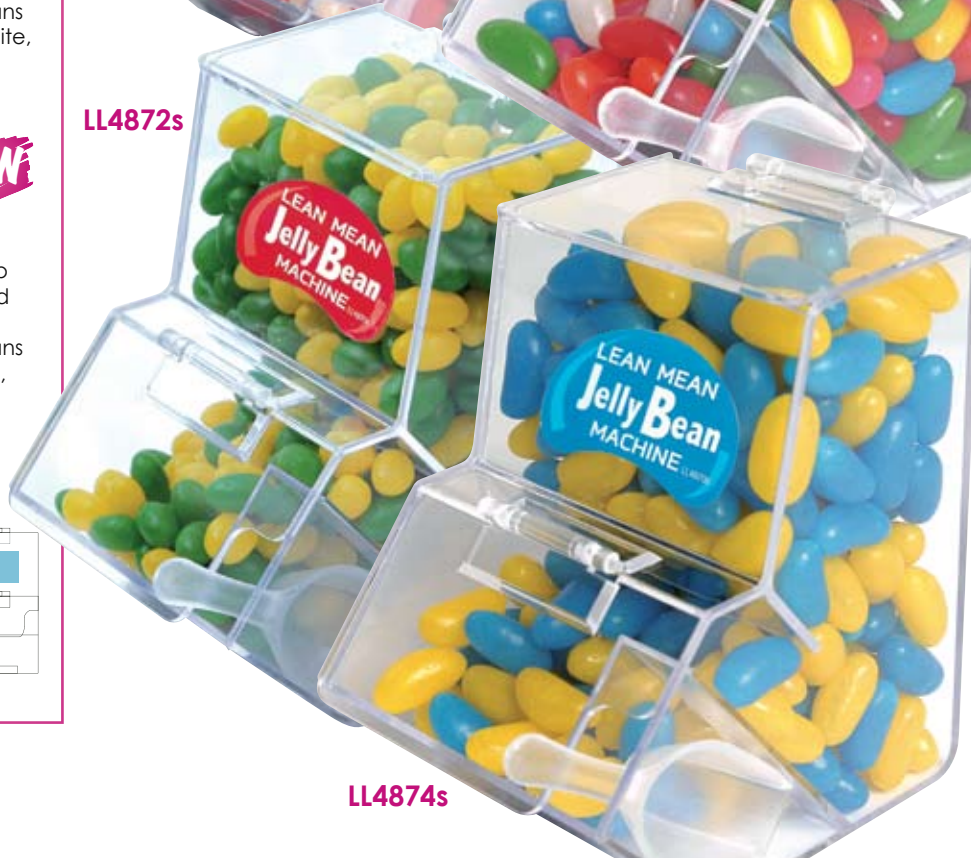

Jelly Beans In Dispenser

LL4871s Gourmet Mini Jelly Beans In Dispenser (STOCK) **NEW**

- 630 Grams

Jelly bean dispenser with mini scoop. Filled with assorted colour gourmet jelly beans.

Colours: Dispenser – Clear, Jelly Beans – Assorted Green, Red, Orange, White, Yellow, Black, Pink and Blue.

- 600 Grams

Jelly bean dispenser with mini scoop filled with assorted colour standard jelly beans.

Colours: Dispenser – Clear, Jelly Beans – Assorted Green, Red, Orange, White, Yellow, Black, Pink and Blue.

Print Area: 60mmL x 35mmH.

Item Size: 90mmL x 138mmH.

LL4874s Corporate Colour Standard Assorted Jelly Beans In Dispenser (STOCK) **NEW**

- 600 Grams

Jelly bean dispenser with mini scoop filled with corporate colour standard jelly beans.

Colours: Dispenser – Clear, Jelly Beans – Choose from Green, Red, Orange, White, Yellow, Black, Pink and Blue.

Print Area: 60mmL x 35mmH.

Item Size: 90mmL x 138mmH.

LL4871s

LL4873s

LL4872s

LL4874s

For Corporate Colour Standard and Gourmet Mini Jelly Beans Choose from 1, 2 or 3 Colours below.